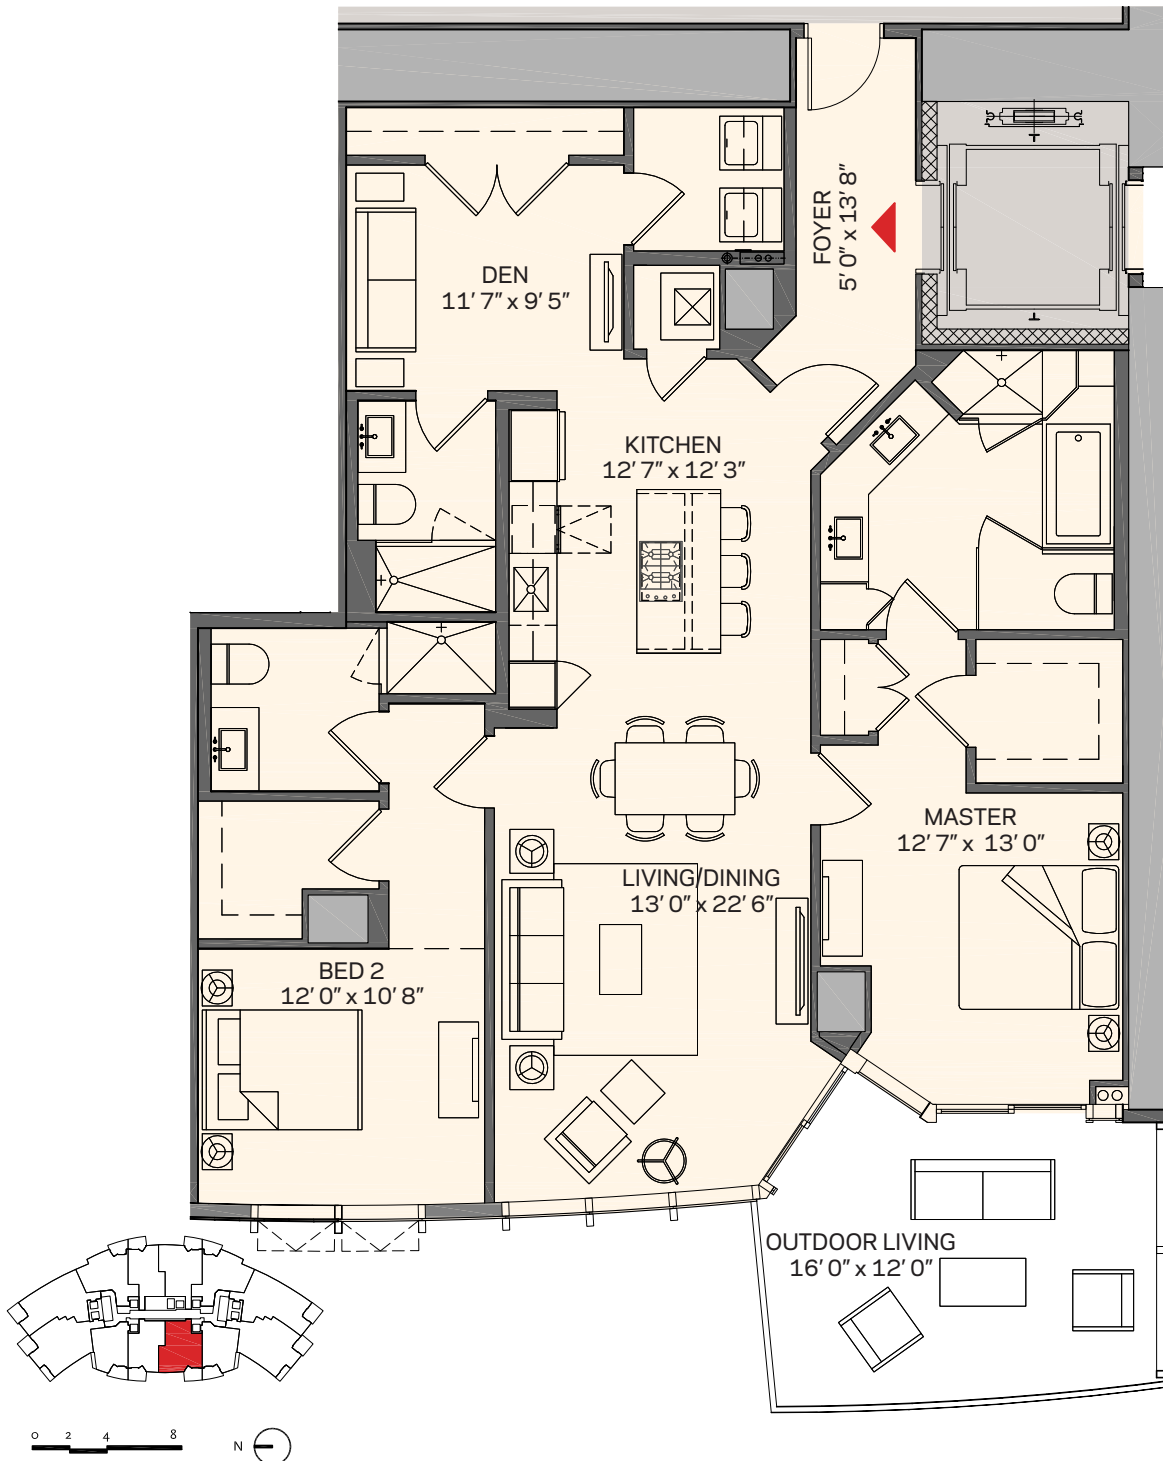

Residence C1

2 Bedroom + Den | 3 Bath

Total:	1,835 sq. ft.	170 m <sup>2</sup>
Interior:	1,630 sq. ft.	151 m <sup>2</sup>
Outdoor:	205 sq. ft.	19 m <sup>2</sup>

These drawings are conceptual only and are for the convenience of reference. They should not be relied upon as representations, express or implied, of the final detail of the residences. Units shown are examples of unit types and may not depict actual units. Stated square footages are ranges for a particular unit type and are measured to the exterior boundaries of the exterior walls and the centerline of interior demising walls and in fact vary from the area that would be determined by using the description and definition of the "Unit" set forth in the Declaration (which generally only includes the interior airspace between the perimeter walls and excludes interior structural components).